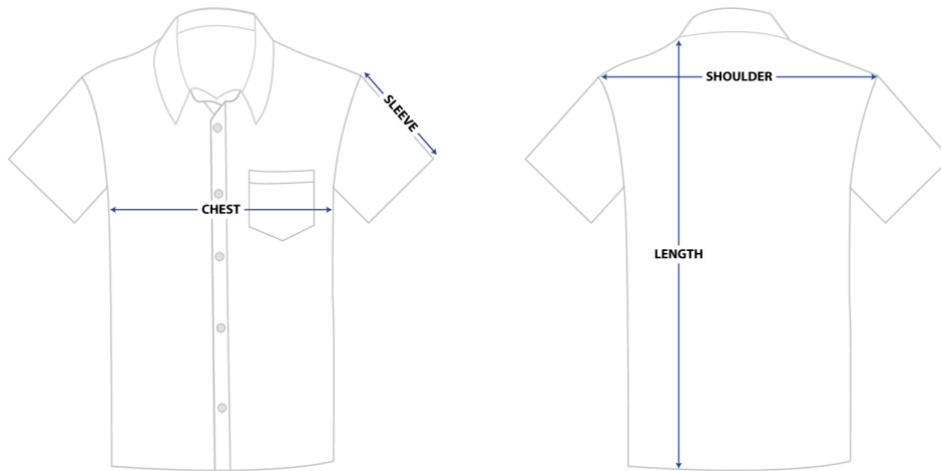

# SIZE CHART

# SHIRT – S/S

SIZE	AGE	CHEST	SHOULDER	LENGTH	SLEEVE LENGTH
92	1/2	25	10.5	15.5	4.5
98	2/3	26	11	16	5.5
104	3/4	27	11.5	16.75	6
110	4/5	28	12	17.5	6.25
116	5/6	29	12.5	18	6.5
122	6/7	30	13	19	6.75
128	7/8	32	13.5	20	7
134	8/9	33	14	21	7.5
140	9/10	34	14.5	22	8
146	10/11	36	15	23	8.25
152	11/12	38	15.5	24	8.5
158	12/13	40	16	25	9
34	Adult Size	41	16.5	26	9.25
36	Adult Size	42	17	27	9.5
38	Adult Size	44	17.5	28	10
40	Adult Size	46	18	29	10.25
42	Adult Size	48	18.5	30	10.5
44	Adult Size	50	19	30.5	11
46	Adult Size	51	19.5	31	11.25

*\*All measurements are in inches and recommended ages only.*