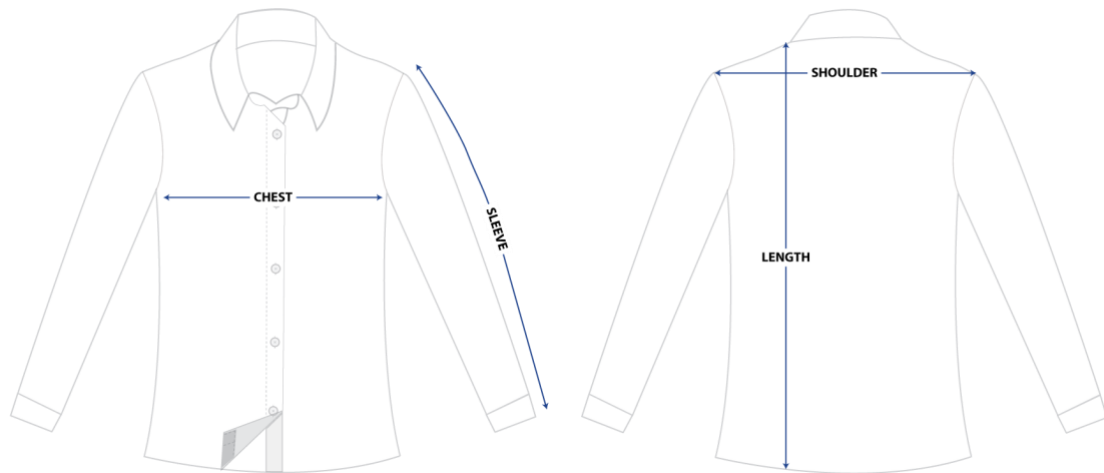

SIZE CHART

BLOUSE - L/S

SIZE	AGE	CHEST	SHOULDER	LENGTH	SLEEVE LENGTH
122	6/7	30	13	19.5	20
128	7/8	32	13.25	20.5	20.5
134	8/9	34	13.5	21	21
140	9/10	36	14	21.5	21.5
146	10/11	37	14.5	22.25	21.5
152	11/12	38	15	23	22
158	12/13	40	15.5	23.5	22.5
34	Adult Size	41	16	24	23
36	Adult Size	42	16.5	24.75	23.5
38	Adult Size	43	17	25.5	24
40	Adult Size	44	17.5	26	24.5
42	Adult Size	46	18	26.5	25

**All measurements are in inches and recommended ages only.*