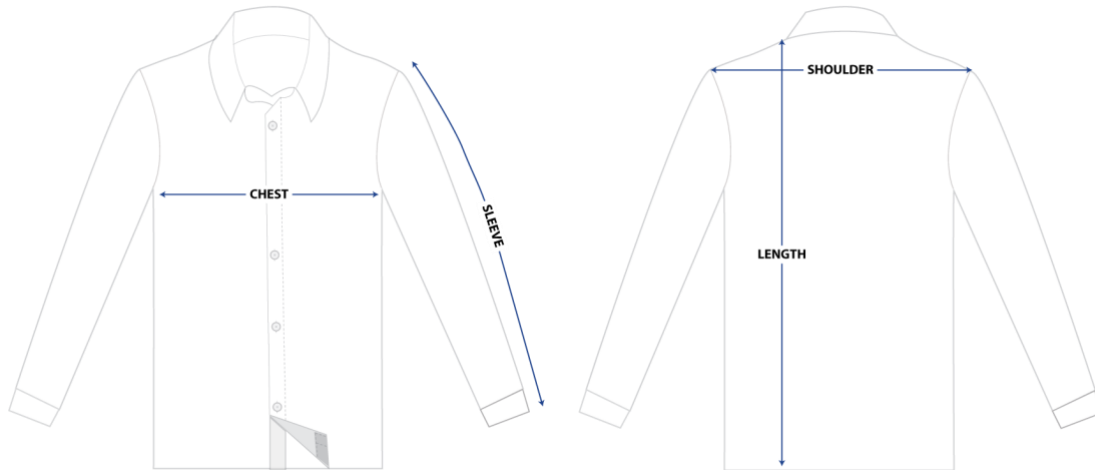

SIZE CHART

SHIRT – L/S

SIZE	AGE	CHEST	SHOULDER	LENGTH	SLEEVE LENGTH
104	3/4	27	11.5	16.75	15
110	4/5	28	12	17.5	16
116	5/6	29	12.5	18	16.5
122	6/7	30	13	19	17.5
128	7/8	32	13.5	20	18
134	8/9	33	14	21	19
140	9/10	34	14.5	22	20
146	10/11	36	15	23	21
152	11/12	38	15.5	24	22
158	12/13	40	16	25	22.5
34	Adult Size	41	16.5	26	23.5
36	Adult Size	42	17	27	24.5
38	Adult Size	44	17.5	28	25
40	Adult Size	46	18	29	25.5
42	Adult Size	48	18.5	30	26
44	Adult Size	50	19	30.5	27
46	Adult Size	51	19.5	31	28

**All measurements are in inches and recommended ages only.*