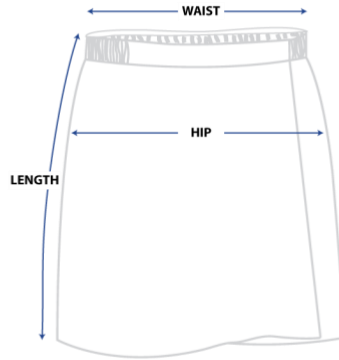

# SIZE CHART

# SKORT

SIZE	AGE	WAIST	HIP	LENGTH
98	2/3	18	23	10.5
104	3/4	19	24	11.5
110	4/5	20	26	12
116	5/6	21	28	13
122	6/7	22	30	14
128	7/8	23	31	15
134	8/9	24	32	16
140	9/10	25	34	16.5
146	10/11	26	36	17
152	11/12	27	38	18
158	12/13	28	39	19

*\*All measurements are in inches and recommended ages only.*