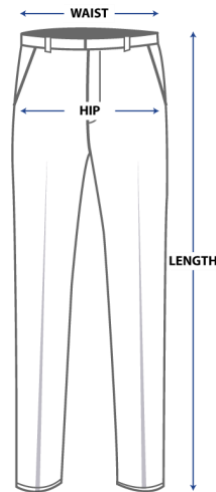

SIZE CHART

TROUSERS – BOYS (Standard Waist)

SIZE	AGE	WAIST	HIP	LENGTH
30	Adult Size	30	36	41
32	Adult Size	32	38	41
34	Adult Size	34	40	42
36	Adult Size	36	42	43
38	Adult Size	38	44	43.5
40	Adult Size	40	46	44
42	Adult Size	42	48	44
44	Adult Size	44	50	45
46	Adult Size	46	52	45

**All measurements are in inches and recommended ages only.*