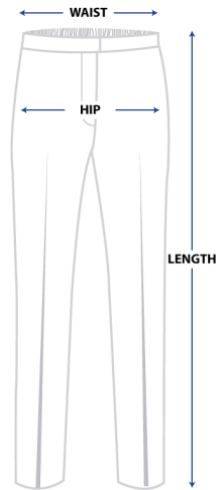

SIZE CHART

TROUSERS – GIRLS (Elastic Waist)

SIZE	AGE	WAIST	HIP	LENGTH
98	2/3	19	25	22
104	3/4	20	26	23
110	4/5	21	27	25
116	5/6	23	28	27
122	6/7	24	29.5	28.5
128	7/8	25	30.5	30
134	8/9	26	32	32
140	9/10	27	33.5	33.5
146	10/11	28	35	35
152	11/12	29	36	36.5
158	12/13	31	38	38.5

**All measurements are in inches and recommended ages only.*