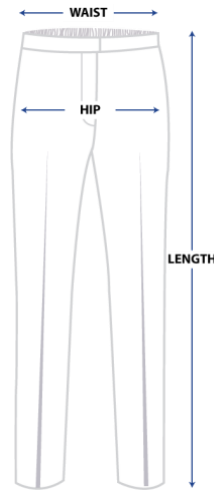

SIZE CHART

TROUSERS – GIRLS (Standard Waist)

SIZE	AGE	WAIST	HIP	LENGTH
28	Adult Size	22	28	35
30	Adult Size	24	30	36
32	Adult Size	26	32	37
34	Adult Size	28	34	38
36	Adult Size	30	36	39
38	Adult Size	32	38	40.5
40	Adult Size	34	40	41
42	Adult Size	36	42	41.5
44	Adult Size	38	44	42
46	Adult Size	40	46	42.5

**All measurements are in inches and recommended ages only.*