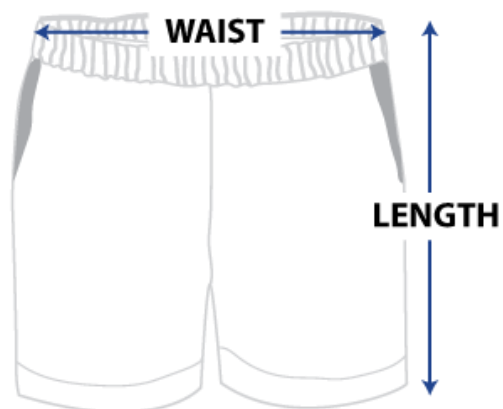

SIZE CHART

PE SHORTS

SIZE/AGE	WAIST	LENGTH
2/3	17	11.5
3/4	18	12
5/6	19	12.5
7/8	22	13.5
9/10	24	14.5
11/12	26	16
XS	28	17
S	29	18
M	30	19
L	31	20
XL	32	21
XXL	34	23

**All measurements are in inches and recommended ages only.*